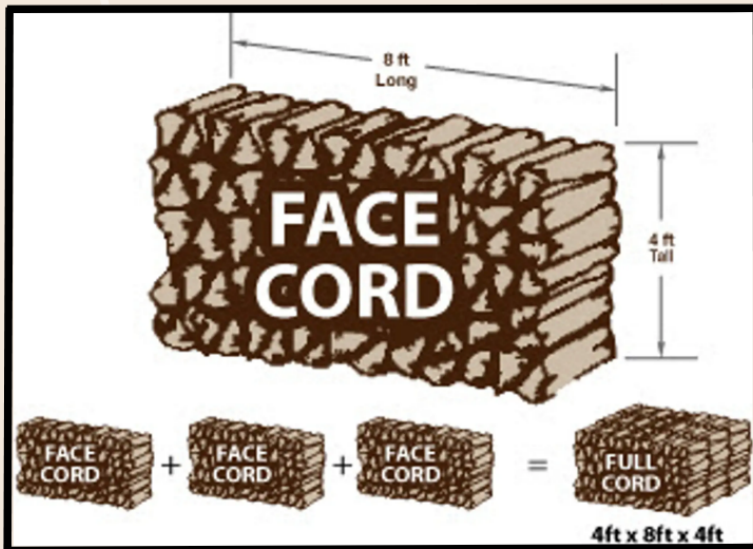

Primal Woods Products

Wolf River Development Company
W2907 Tribal Office Loop Road
Keshena, WI 54135

PRIMAL WOODS PRODUCTS IS PROUD TO ANNOUNCE IT'S 2023/2024 HEATING SEASON

HEATING SEASON 10/1/23 TO 5/31/24 FIREWOOD RATES

FACE CORD	$75.00
FULL CORD	$200.00
MENOMINEE RESERVATION DELIVERY	$25.00
OUTSIDE RESERVATION DELIVERY AREA	$50.00

Order and pay for Primal Wood Orders Online at:
<https://www.wolfriverdevelopment.com/primal/>

Each order is either one or a combination of seasoned Maple, Beech, Birch, Oak and Ash.

PRMAL WOOD PRODUCTS
DELIVERY AREA

Primal Wood Products